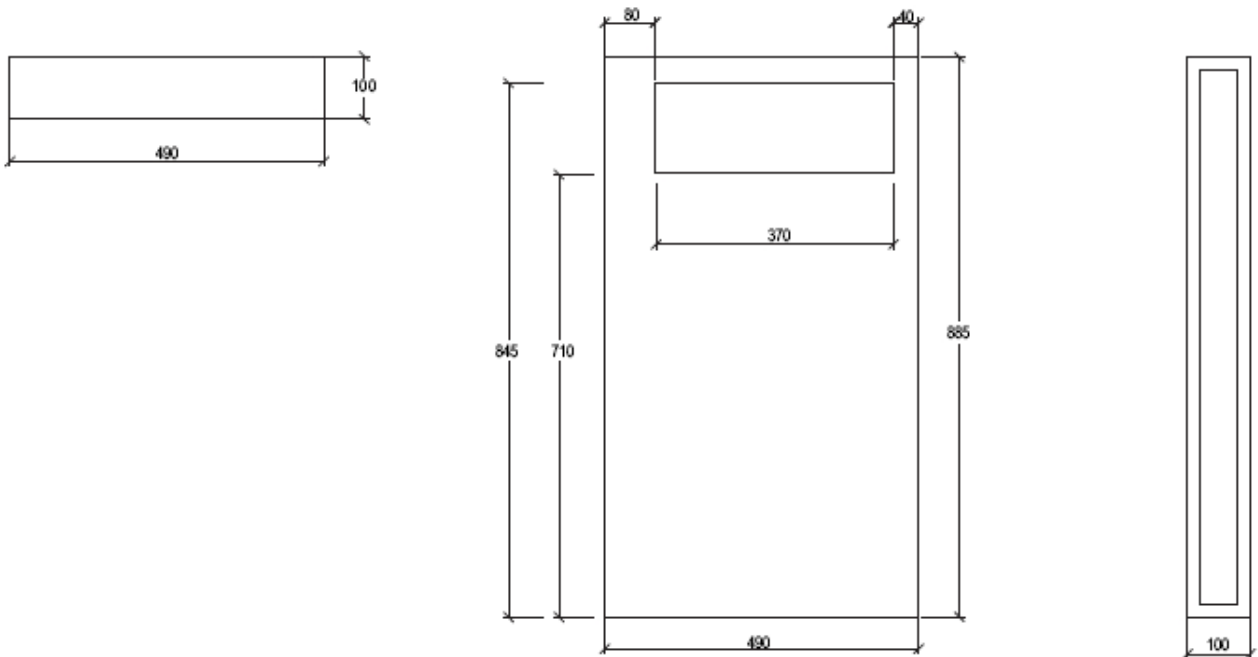

**GLASS**

**Lavabo in vetro cm 60**

*Glass washbasin cm 60*

**code:GLLA60**

**GLASS**

**Lavabo in vetro cm 80**

*Glass washbasin cm 80*

**code:GLLA80**

**GLASS**

**Lavabo in vetro cm 120**

*Glass washbasin cm 120*

**code:GLLA120**

### Supporto in ceramica GLASS, Dx o Sx, per lavabo a colonna centro stanza o a parete

*Ceramic support GLASS, left or right, for column washbasin free standing or back to wall*

**code:** GLSCFS/GLSCBW