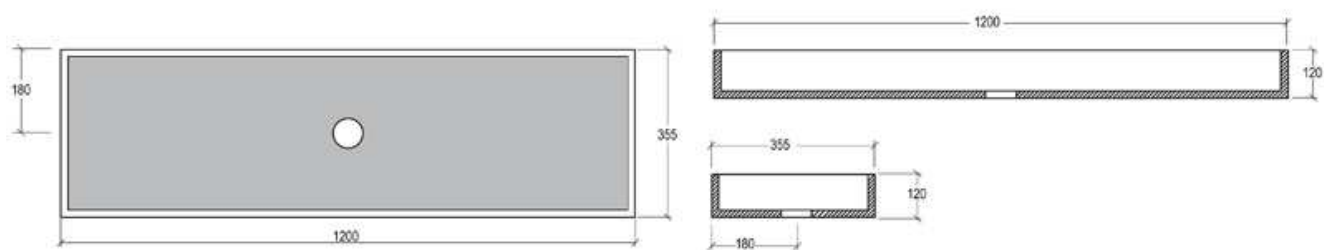

**GLASS****Lavabo in vetro cm 60***Glass washbasin cm 60***code:GLLA60**

**GLASS**

**Lavabo in vetro cm 80**

*Glass washbasin cm 80*

**code:GLLA80**

**GLASS**

**Lavabo in vetro cm 120**

*Glass washbasin cm 120*

### Mensola in ceramica GLASS per lavabi da appoggio o sospesi

*Shelf in ceramic GLASS for countertop or wall-hung washbasins*

**code:** GLME