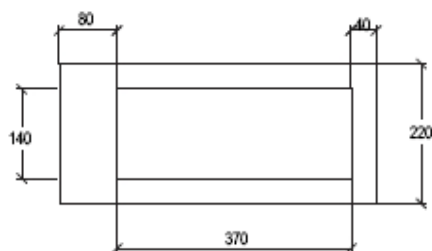

GLASS

Mensola in ceramica GLASS per lavabi da appoggio o sospesi

Shelf in ceramic GLASS for countertop or wall-hung washbasins

code: GLME