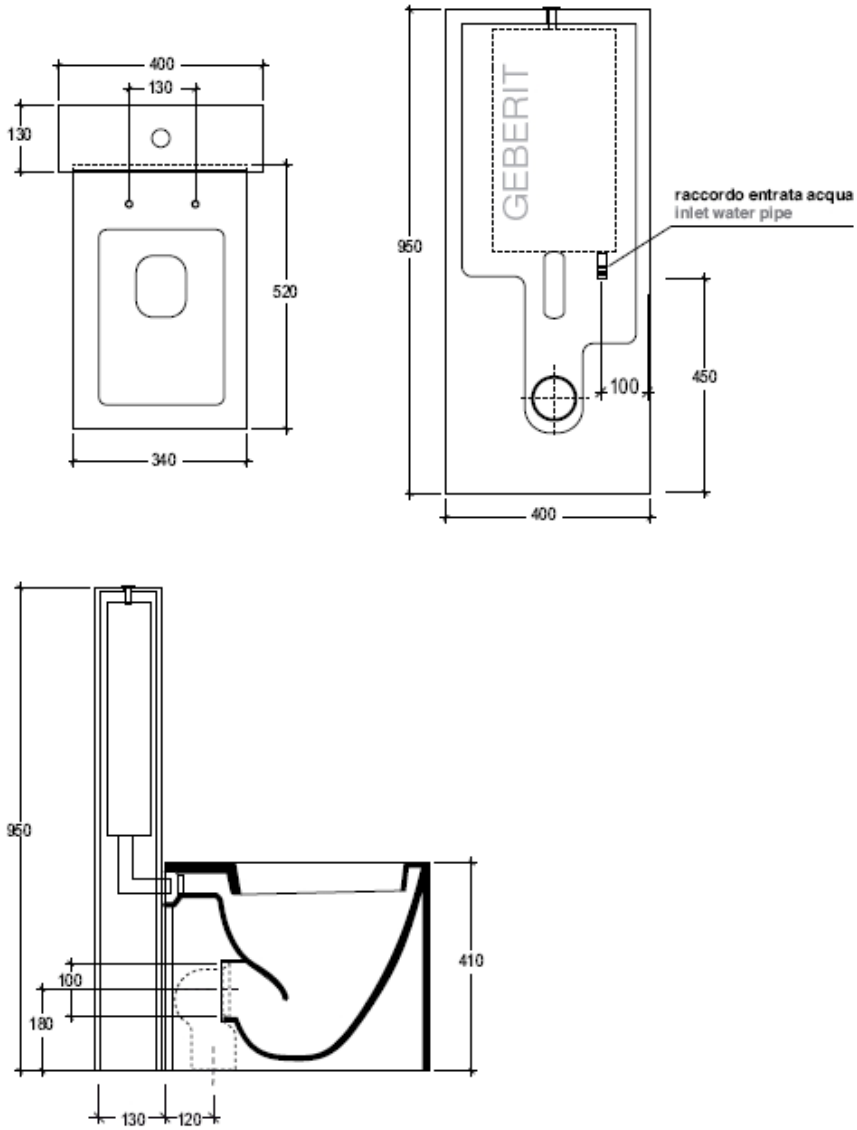

**GLASS**

**Vaso GLASS con cassetta a colonna**

*Wc GLASS with column cistern*

**code:** GLCIMBL/GLWCOI