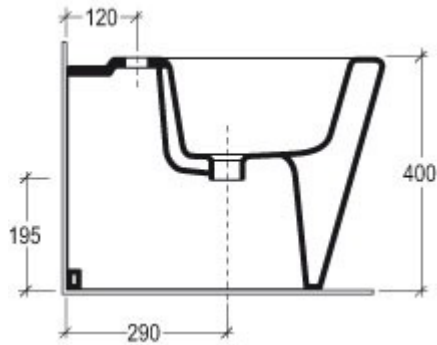

Race

Bidet Race monoforo (tre fori su richiesta)

Bidet Race one hole (three holes on request)

code:RABIO1