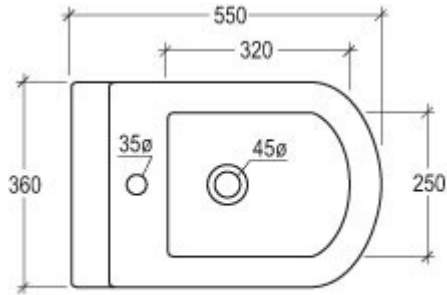

Race

Bidet Race monoforo (tre fori su richiesta)

Bidet Race one hole (three holes on request)

code:RABIO1