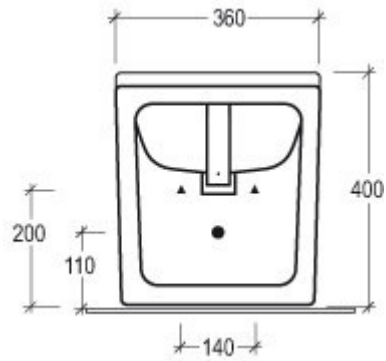

Race

Bidet Race monoforo (tre fori su richiesta)

Bidet Race one hole (three holes on request)

code:RABIO1