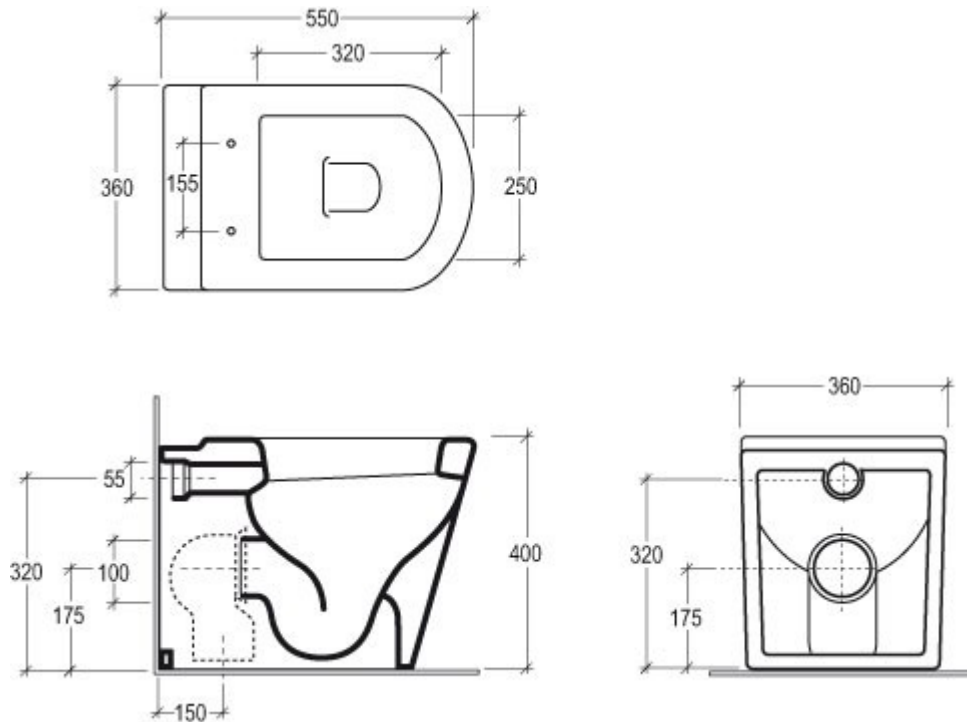

## Race

### Vaso Race scarico a parete convertibile a pavimento, mediante curva tecnica

*Wc Race wall drain suitable for floor drain with technical elbow*

**code:RAWC01**

### Bidet Race monoforo (tre fori su richiesta)

*Bidet Race one hole (three holes on request)*

**code:**RABIO1