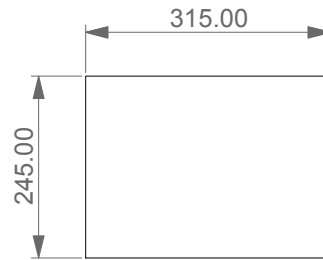

Lavabo in crystal-tech cm 31,5
washbasin in crystal-tech cm 31,5

FRONT

LEFT

TOP

SECTION

Designation	
Lavabo in crystal-tech cm 31,5 washbasin in crystal-tech cm 31,5	
Scale 1:10	
cod. BXLA31	<p>This drawing including the respectedata may neither be duplicated nor modified nor altered without the consent of GSG Ceramic Design. The use of the data/technical drawings take place at users own risk and under exclusion of any liability of GSG Ceramic Design.</p> <p>The dimensions are not binding; products are subject to changes. Measurement shown may be subjected to small variations or are indicative.</p>