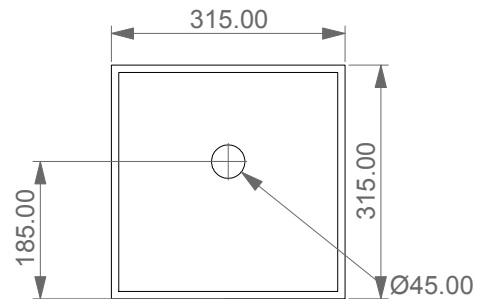

Lavabo in crystal-tech cm 31,5
washbasin in crystal-tech cm 31,5

FRONT

LEFT

TOP

SECTION

Designation	
Lavabo in crystal-tech cm 31,5 washbasin in crystal-tech cm 31,5	
Scale 1:10	
cod. BXLA31	<p>This drawing including the respectedata may neither be duplicated nor modified nor altered without the consent of GSG Ceramic Design. The use of the data/technical drawings take place at users own risk and under exclusion of any liability of GSG Ceramic Design.</p> <p>The dimensions are not binding; products are subject to changes. Measurement shown may be subjected to small variations or are indicative.</p>