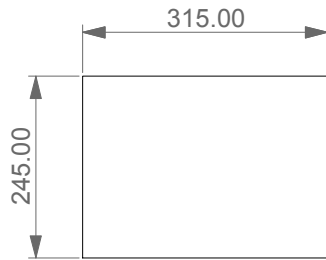

Lavabo in crystal-tech cm 31,5
washbasin in crystal-tech cm 31,5

FRONT

LEFT

TOP

SECTION

Designation	
Lavabo in crystal-tech cm 31,5 washbasin in crystal-tech cm 31,5	
Scale 1:10	
cod. BXLA31	<p>This drawing including the respectedata may neither be duplicated nor modified nor altered without the consent of GSG Ceramic Design. The use of the data/technical drawings take place at users own risk and under exclusion of any liability of GSG Ceramic Design.</p> <p>The dimensions are not binding; products are subject to changes. Measurement shown may be subjected to small variations or are indicative.</p>