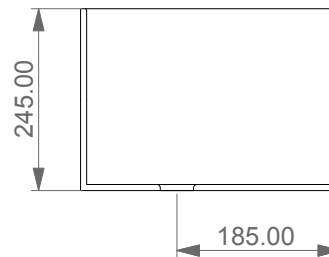

Lavabo in crystal-tech cm 31,5
washbasin in crystal-tech cm 31,5

FRONT

LEFT

TOP

SECTION

Designation	
Lavabo in crystal-tech cm 31,5 washbasin in crystal-tech cm 31,5	
Scale 1:10	
cod. BXLA31	<p>This drawing including the respectedata may neither be duplicated nor modified nor altered without the consent of GSG Ceramic Design. The use of the data/technical drawings take place at users own risk and under exclusion of any liability of GSG Ceramic Design.</p> <p>The dimensions are not binding; products are subject to changes. Measurement shown may be subjected to small variations or are indicative.</p>