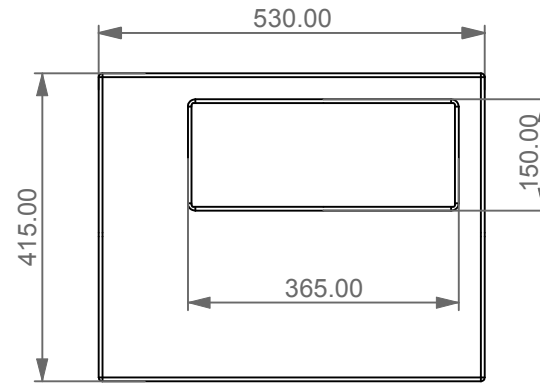

GSGI

CERAMIC DESIGN

Scocca in ceramica bidet a terra Box monoforo (senza foro su richiesta)
 bacino in crystal-tech® escluso.
 Ceramic case for Box bidet back to wall
 one hole (no hole on request)
 float in crystal-tech® not included

FRONT

LEFT

TOP

REAR

SECTION

Designation
 Scocca in ceramica bidet a terra Box monoforo (senza foro su richiesta)
 bacino in crystal-tech® escluso.
 Ceramic case for Box bidet back to wall
 one hole (no hole on request)
 float in crystal-tech® not included

Scale
 1:10

cod. BXCEB101

This drawing including the respected data may neither be duplicated nor modified nor altered without the consent of GSG Ceramic Design. The use of the data/technical drawings take place at users own risk and under exclusion of any liability of GSG Ceramic Design. The dimensions are not binding; products are subject to changes. Measurement shown may be subjected to small variations or are indicative.