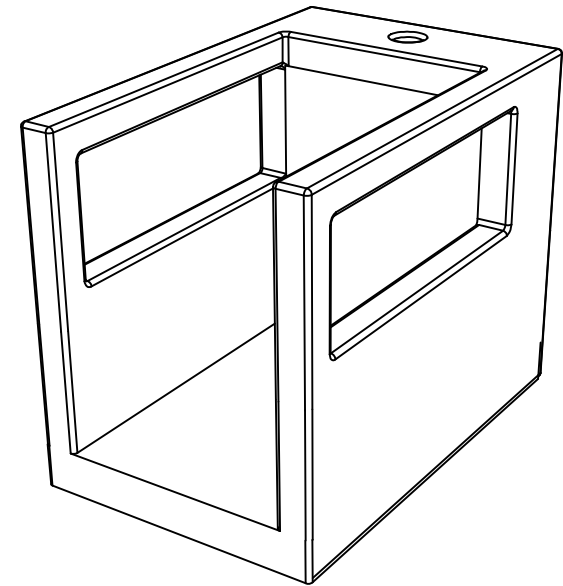

GSGI

CERAMIC DESIGN

Scocca in ceramica bidet a terra Box monoforo (senza foro su richiesta)
 bacino in crystal-tech® escluso.
 Ceramic case for Box bidet back to wall
 one hole (no hole on request)
 float in crystal-tech® not included

FRONT

LEFT

TOP

REAR

SECTION

Designation
 Scocca in ceramica bidet a terra Box monoforo (senza foro su richiesta)
 bacino in crystal-tech® escluso.
 Ceramic case for Box bidet back to wall
 one hole (no hole on request)
 float in crystal-tech® not included

Scale
 1:10

cod. BXCEB101

This drawing including the respected data may neither be duplicated nor modified nor altered without the consent of GSG Ceramic Design. The use of the data/technical drawings take place at users own risk and under exclusion of any liability of GSG Ceramic Design. The dimensions are not binding; products are subject to changes. Measurement shown may be subjected to small variations or are indicative.