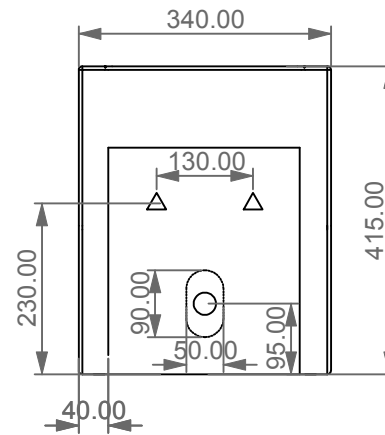

GSGI

CERAMIC DESIGN

Scocca in ceramica bidet a terra Box monoforo (senza foro su richiesta)
 bacino in crystal-tech® escluso.
 Ceramic case for Box bidet back to wall
 one hole (no hole on request)
 float in crystal-tech® not included

FRONT

LEFT

TOP

REAR

SECTION

Designation
 Scocca in ceramica bidet a terra Box monoforo (senza foro su richiesta)
 bacino in crystal-tech® escluso.
 Ceramic case for Box bidet back to wall
 one hole (no hole on request)
 float in crystal-tech® not included

Scale
 1:10

cod. BXCEB101

This drawing including the respected data may neither be duplicated nor modified nor altered without the consent of GSG Ceramic Design. The use of the data/technical drawings take place at users own risk and under exclusion of any liability of GSG Ceramic Design. The dimensions are not binding; products are subject to changes. Measurement shown may be subjected to small variations or are indicative.