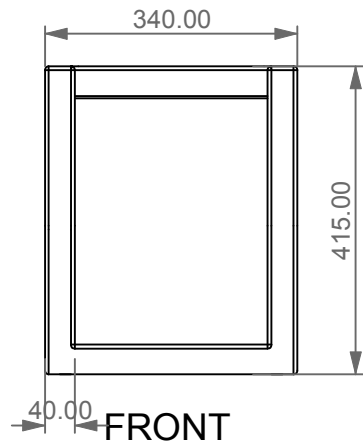

GSGI

CERAMIC DESIGN

Scocca in ceramica bidet a terra Box monoforo (senza foro su richiesta)
 bacino in crystal-tech® escluso.
 Ceramic case for Box bidet back to wall
 one hole (no hole on request)
 float in crystal-tech® not included

FRONT

LEFT

TOP

REAR

SECTION

Designation
 Scocca in ceramica bidet a terra Box monoforo (senza foro su richiesta)
 bacino in crystal-tech® escluso.
 Ceramic case for Box bidet back to wall
 one hole (no hole on request)
 float in crystal-tech® not included

Scale
 1:10

cod. BXCEB101

This drawing including the respected data may neither be duplicated nor modified nor altered without the consent of GSG Ceramic Design. The use of the data/technical drawings take place at users own risk and under exclusion of any liability of GSG Ceramic Design. The dimensions are not binding; products are subject to changes. Measurement shown may be subjected to small variations or are indicative.