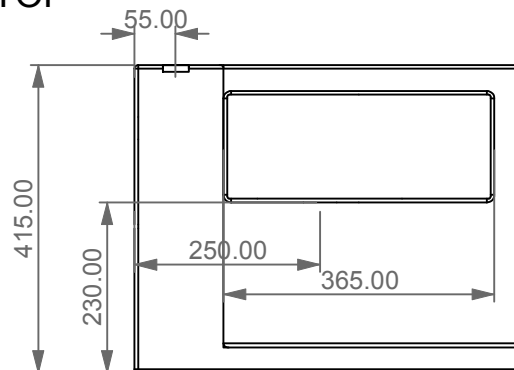

FRONT

LEFT

TOP

REAR

SECTION

Designation
 Scocca in ceramica bidet a terra Box monoforo (senza foro su richiesta)
 bacino in crystal-tech® escluso.
 Ceramic case for Box bidet back to wall
 one hole (no hole on request)
 float in crystal-tech® not included

Scale
 1:10

cod. BXCEB101

This drawing including the respected data may neither be duplicated nor modified nor altered without the consent of GSG Ceramic Design. The use of the data/technical drawings take place at users own risk and under exclusion of any liability of GSG Ceramic Design. The dimensions are not binding; products are subject to changes. Measurement shown may be subjected to small variations or are indicative.