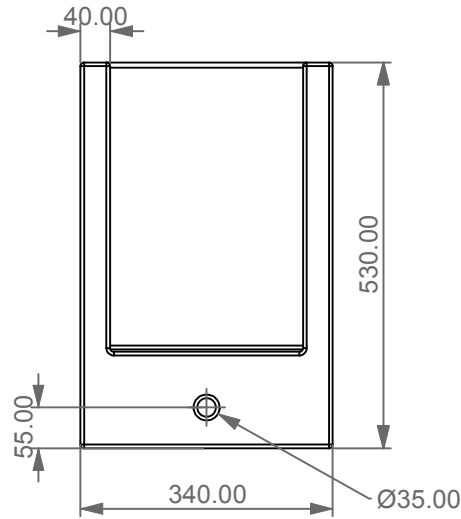

GSGI

CERAMIC DESIGN

Scocca in ceramica bidet a terra Box monoforo (senza foro su richiesta)
 bacino in crystal-tech® escluso.
 Ceramic case for Box bidet back to wall
 one hole (no hole on request)
 float in crystal-tech® not included

FRONT

LEFT

TOP

REAR

SECTION

Designation
 Scocca in ceramica bidet a terra Box monoforo (senza foro su richiesta)
 bacino in crystal-tech® escluso.
 Ceramic case for Box bidet back to wall
 one hole (no hole on request)
 float in crystal-tech® not included

Scale
 1:10

cod. BXCEB101

This drawing including the respected data may neither be duplicated nor modified nor altered without the consent of GSG Ceramic Design. The use of the data/technical drawings take place at users own risk and under exclusion of any liability of GSG Ceramic Design. The dimensions are not binding; products are subject to changes. Measurement shown may be subjected to small variations or are indicative.