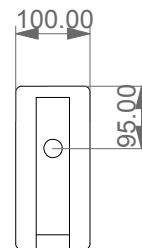

GSG

CERAMIC DESIGN

Lavabo appoggio o sospeso Box cm 80 in crystal-tech® bianco lucido su coppia di mensole in ceramica
 Box countertop or wall hung Washbasin cm 80 in crystal-tech® white shiny on ceramic shelves.

FRONT

LEFT

TOP

REAR

Designation
 Lavabo appoggio o sospeso Box cm 80 in crystal-tech® bianco lucido su coppia di mensole in ceramica
 Box countertop or wall hung Washbasin cm 80 in crystal-tech® white shiny on ceramic shelves.

Scale
 1:10

cod. BXLAME80

GSG

CERAMIC DESIGN

This drawing including the respected data may neither be duplicated nor modified nor altered without the consent of GSG Ceramic Design. The use of the data/technical drawings take place at users own risk and under exclusion of any liability of GSG Ceramic Design. The dimensions are not binding; products are subject to changes. Measurement shown may be subjected to small variations or are indicative.