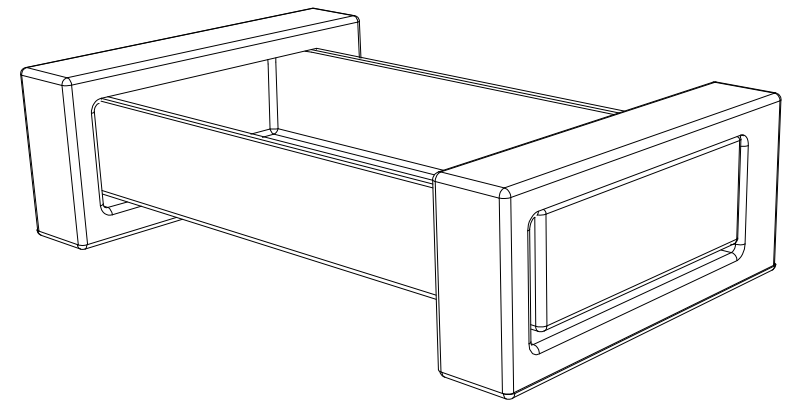

GSG

CERAMIC DESIGN

Lavabo appoggio o sospeso Box cm 80 in crystal-tech® bianco lucido su coppia di mensole in ceramica
 Box countertop or wall hung Washbasin cm 80 in crystal-tech® white shiny on ceramic shelves.

FRONT

LEFT

TOP

REAR

Designation
 Lavabo appoggio o sospeso Box cm 80 in crystal-tech® bianco lucido su coppia di mensole in ceramica
 Box countertop or wall hung Washbasin cm 80 in crystal-tech® white shiny on ceramic shelves.

Scale
 1:10

cod. BXLAME80

GSG

CERAMIC DESIGN

This drawing including the respected data may neither be duplicated nor modified nor altered without the consent of GSG Ceramic Design. The use of the data/technical drawings take place at users own risk and under exclusion of any liability of GSG Ceramic Design. The dimensions are not binding; products are subject to changes. Measurement shown may be subjected to small variations or are indicative.