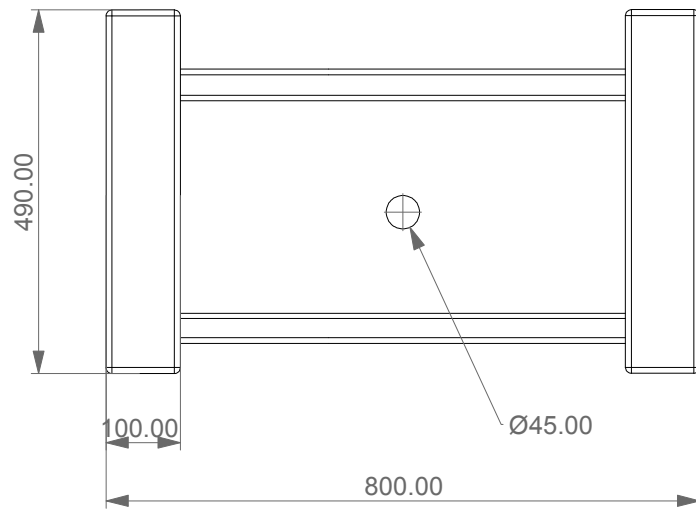

GSG

CERAMIC DESIGN

Lavabo appoggio o sospeso Box cm 80 in crystal-tech® bianco lucido su coppia di mensole in ceramica
 Box countertop or wall hung Washbasin cm 80 in crystal-tech® white shiny on ceramic shelves.

FRONT

LEFT

TOP

REAR

Designation
 Lavabo appoggio o sospeso Box cm 80 in crystal-tech® bianco lucido su coppia di mensole in ceramica
 Box countertop or wall hung Washbasin cm 80 in crystal-tech® white shiny on ceramic shelves.

Scale
 1:10

cod. BXLAME80

GSG

CERAMIC DESIGN

This drawing including the respected data may neither be duplicated nor modified nor altered without the consent of GSG Ceramic Design. The use of the data/technical drawings take place at users own risk and under exclusion of any liability of GSG Ceramic Design. The dimensions are not binding; products are subject to changes. Measurement shown may be subjected to small variations or are indicative.