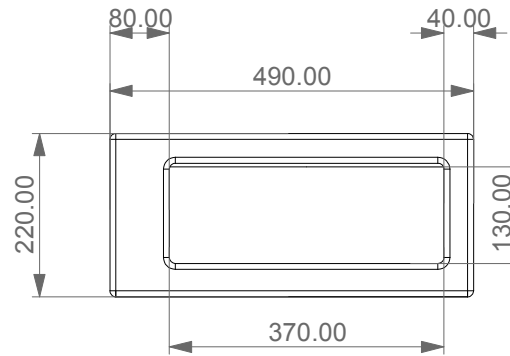

GSG

CERAMIC DESIGN

Lavabo appoggio o sospeso Box cm 80 in crystal-tech® bianco lucido su coppia di mensole in ceramica
 Box countertop or wall hung Washbasin cm 80 in crystal-tech® white shiny on ceramic shelves.

FRONT

LEFT

TOP

REAR

Designation
 Lavabo appoggio o sospeso Box cm 80 in crystal-tech® bianco lucido su coppia di mensole in ceramica
 Box countertop or wall hung Washbasin cm 80 in crystal-tech® white shiny on ceramic shelves.

Scale
 1:10

cod. BXLAME80

GSG

CERAMIC DESIGN

This drawing including the respected data may neither be duplicated nor modified nor altered without the consent of GSG Ceramic Design. The use of the data/technical drawings take place at users own risk and under exclusion of any liability of GSG Ceramic Design. The dimensions are not binding; products are subject to changes. Measurement shown may be subjected to small variations or are indicative.