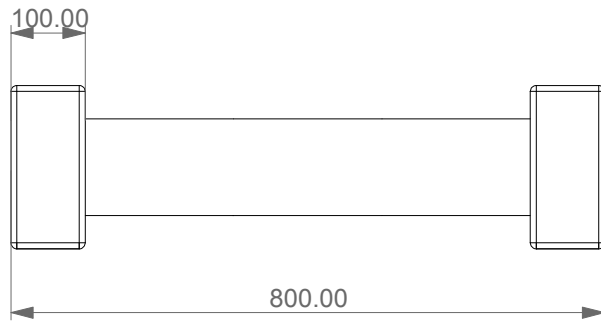

GSG

CERAMIC DESIGN

Lavabo appoggio o sospeso Box cm 80 in crystal-tech® bianco lucido su coppia di mensole in ceramica
 Box countertop or wall hung Washbasin cm 80 in crystal-tech® white shiny on ceramic shelves.

FRONT

LEFT

TOP

REAR

Designation
 Lavabo appoggio o sospeso Box cm 80 in crystal-tech® bianco lucido su coppia di mensole in ceramica
 Box countertop or wall hung Washbasin cm 80 in crystal-tech® white shiny on ceramic shelves.

Scale
 1:10

cod. BXLAME80

GSG

CERAMIC DESIGN

This drawing including the respected data may neither be duplicated nor modified nor altered without the consent of GSG Ceramic Design. The use of the data/technical drawings take place at users own risk and under exclusion of any liability of GSG Ceramic Design. The dimensions are not binding; products are subject to changes. Measurement shown may be subjected to small variations or are indicative.