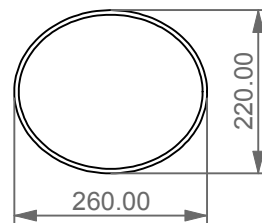

Colonna per tutti i lavabi Like
per installazione centro stanza.
Column for all Like washbasins
free standing.

FRONT

LEFT

TOP

<p>Designation Colonna per tutti i lavabi Like per installazione centro stanza. Column for all Like washbasins free standing.</p>	
<p>Scale 1:10</p>	<p>This drawing including the respectedata may neither be duplicated nor modified nor altered without the consent of GSG Ceramic Design. The use of the data/technical drawings take place at users own risk and under exclusion of any liability of GSG Ceramic Design. The dimensions are not binding; products are subject to changes. Measurement shown may be subjected to small variations or are indicative.</p>
<p>cod. LKCOLFS</p>	