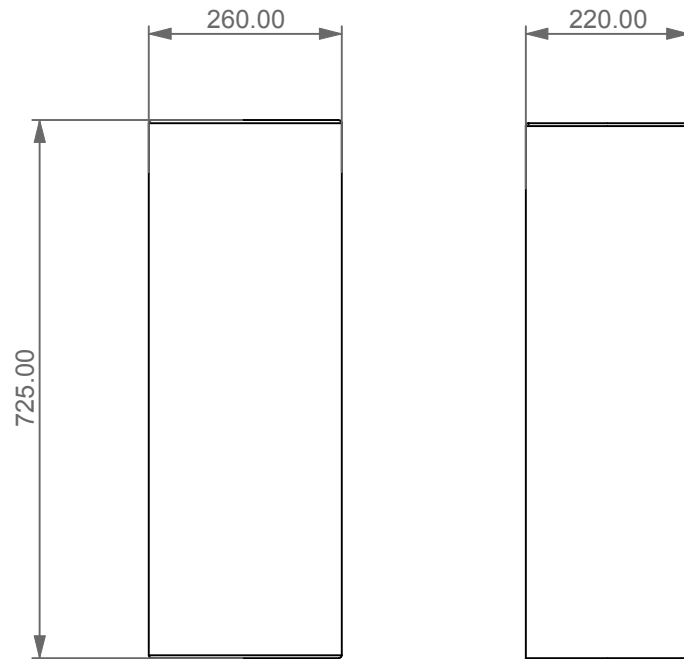

Colonna per tutti i lavabi Like
per installazione centro stanza.
Column for all Like washbasins
free standing.

FRONT

LEFT

TOP

<p>Designation Colonna per tutti i lavabi Like per installazione centro stanza. Column for all Like washbasins free standing.</p>	
<p>Scale 1:10</p>	<p>This drawing including the respectedata may neither be duplicated nor modified nor altered without the consent of GSG Ceramic Design. The use of the data/technical drawings take place at users own risk and under exclusion of any liability of GSG Ceramic Design. The dimensions are not binding; products are subject to changes. Measurement shown may be subjected to small variations or are indicative.</p>
<p>cod. LKCOLFS</p>	